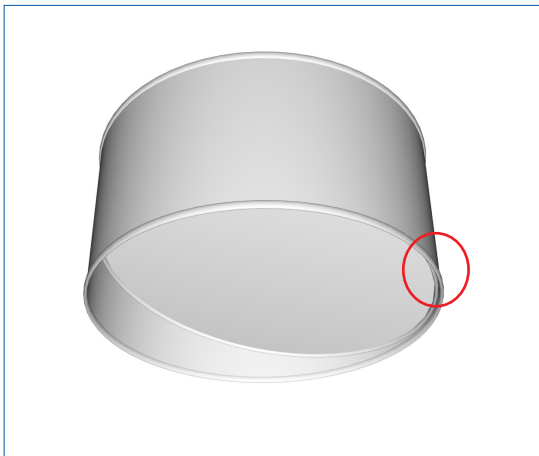

## Diffuser Instructions.

1

Insert diffuser at an angle into the interior of the shade.

2

Rest edge of diffuser on the interior shade lip.

3

Allow diffuser to settle into position - this may require lightly tapping the edge of the shade.